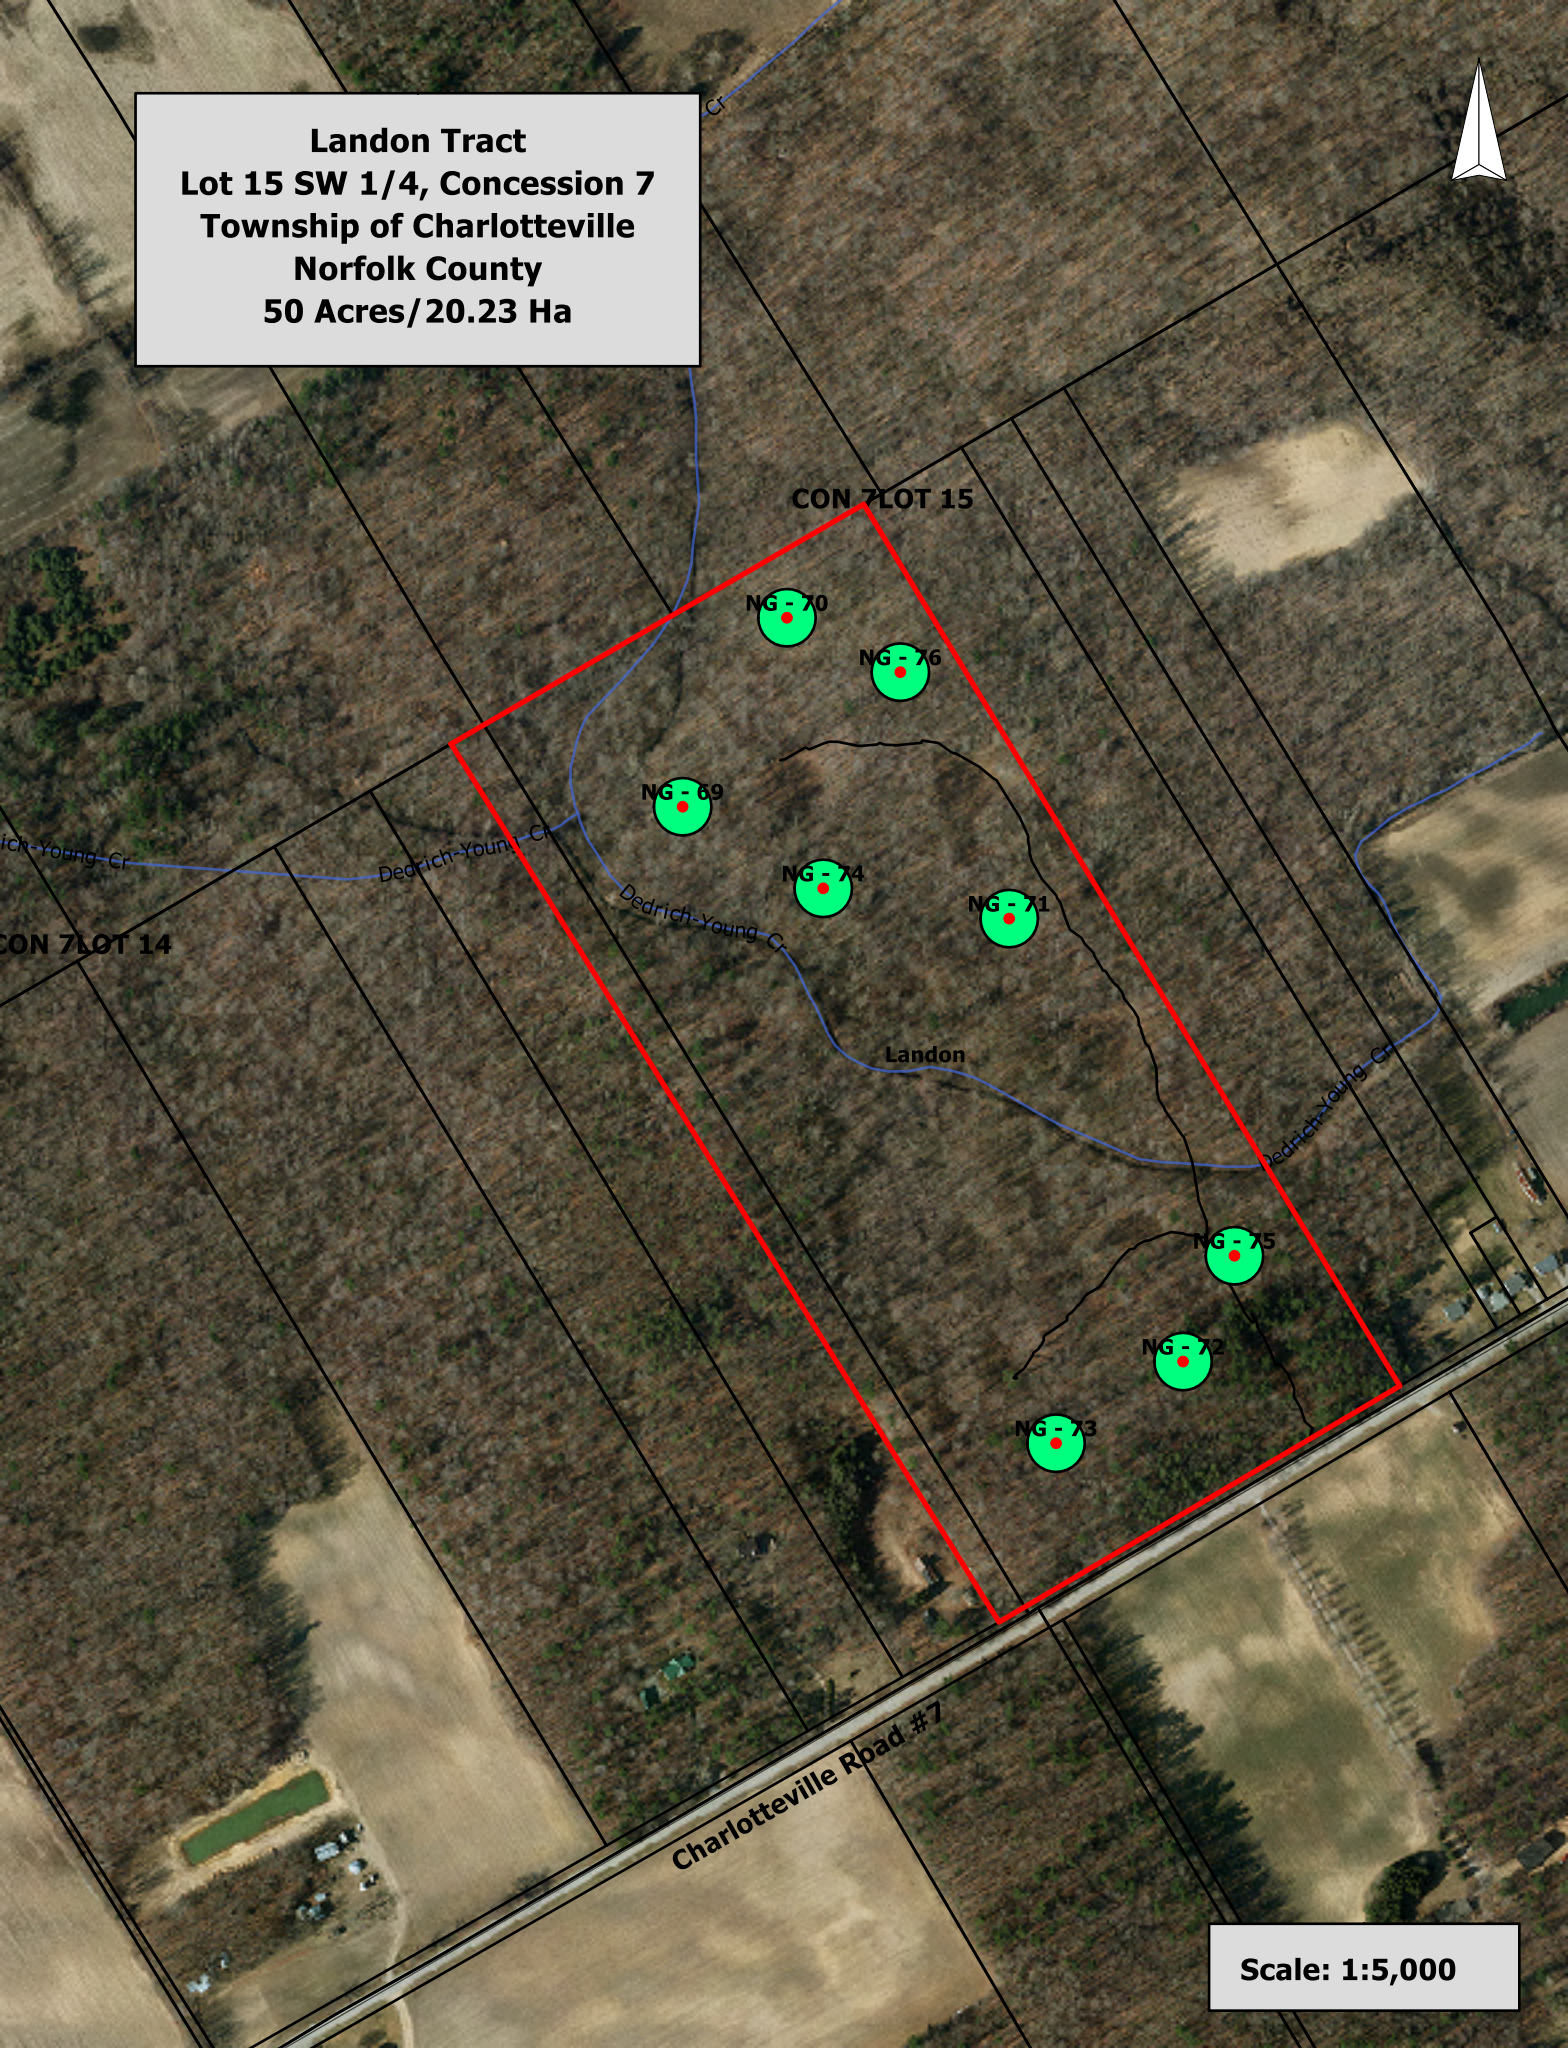

Landon Tract
Lot 15 SW 1/4, Concession 7
Township of Charlotteville
Norfolk County
50 Acres/20.23 Ha

Scale: 1:5,000